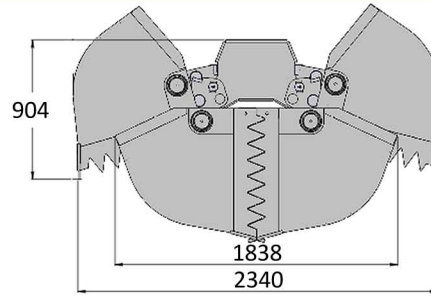

Superchip

710	1500	25	300	1	60	16	15

New 2011!

TVG 1000

TIGER VOLUME GRAB FOR BIG CARGO CRANES - VOLUME 500 It